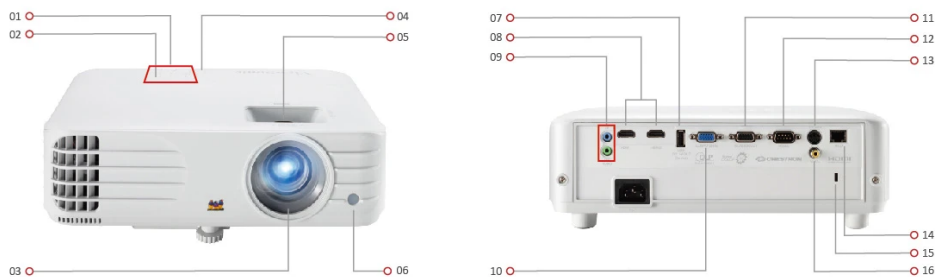

Key Features

- Full HD 1080p Resolution
- 4000 ANSI lumens
- Digital Vertical Lens Shift
- Dual HDMI
- Up to 20,000 lamp hour (SuperEco+ mode)

Product Description

The ViewSonic PG706HD features 4000 ANSI lumens of brightness to project the finest of details in any ambient setting. High brightness and a Full HD 1920 x 1080 resolution provide you with perfect projection in any medium sized space, such as a meeting room or classroom. The PG706HD comes with an energy-saving SuperEco+ mode that reduces power consumption and extends lamp life to 20,000 hours, reducing the frequency of lamp replacement and lowering maintenance costs. In addition to dual HDMI, Video, S-Video, and VGA, the projector is integrated with RS232 and LAN, certified by Crestron, AMX, PJ Link and Extron networkable solutions, making it easy to control and monitor the projector remotely.

Visit Us

www.viewsonic.com

SPECIFICATION

Native Resolution:	1920x1080
Brightness:	4000 ANSI Lumens
Contrast Ratio with SuperEco Mode:	12000:1
Display Color:	1.07 Billion Colours
Light Source Type:	Lamp
Light Source Life (Normal):	4000
Light Source Life (SuperEco):	20000
Lamp Watt:	245W
Lens:	F=2.0~2.05, f=15.843-17.445mm
Projection Offset:	110%+/-6%
Throw Ratio:	1.5-1.65
Optical Zoom:	1.1x
Digital Zoom:	0.8x-2.0x
Image Size:	30"-300"
Throw Distance:	1.00m-10.96m (100"@3.32m)
Keystone:	+/- 40° (V)
Lens Shift V. Range:	Yes (+/- 5%)
Audible Noise (Normal):	32dB
Audible Noise (Eco):	27dB
Input Lag:	16ms
Resolution Support:	VGA(640 x 480) to WUXGA_RB(1920 x 1200) *RB-Reduced Blanking
HDTV Compatibility:	480i, 480p, 576i, 576p, 720p, 1080i, 1080p
Video Compatibility:	NTSC, PAL, SECAM
Horizontal Frequency:	15K-102KHz
Vertical Scan Rate:	23-120Hz

INPUT

Computer in (share with component):	1
Composite:	1
S-Video:	1
HDMI:	2 (HDMI 1.4/ HDCP 1.4)
Audio-in (3.5mm):	1
RJ45 Input:	1 (LAN control)

OUTPUT

Monitor out:	1
Audio out (3.5mm):	1
Speaker:	10W
USB Type A (Power):	1 (5V/ 1.5A)